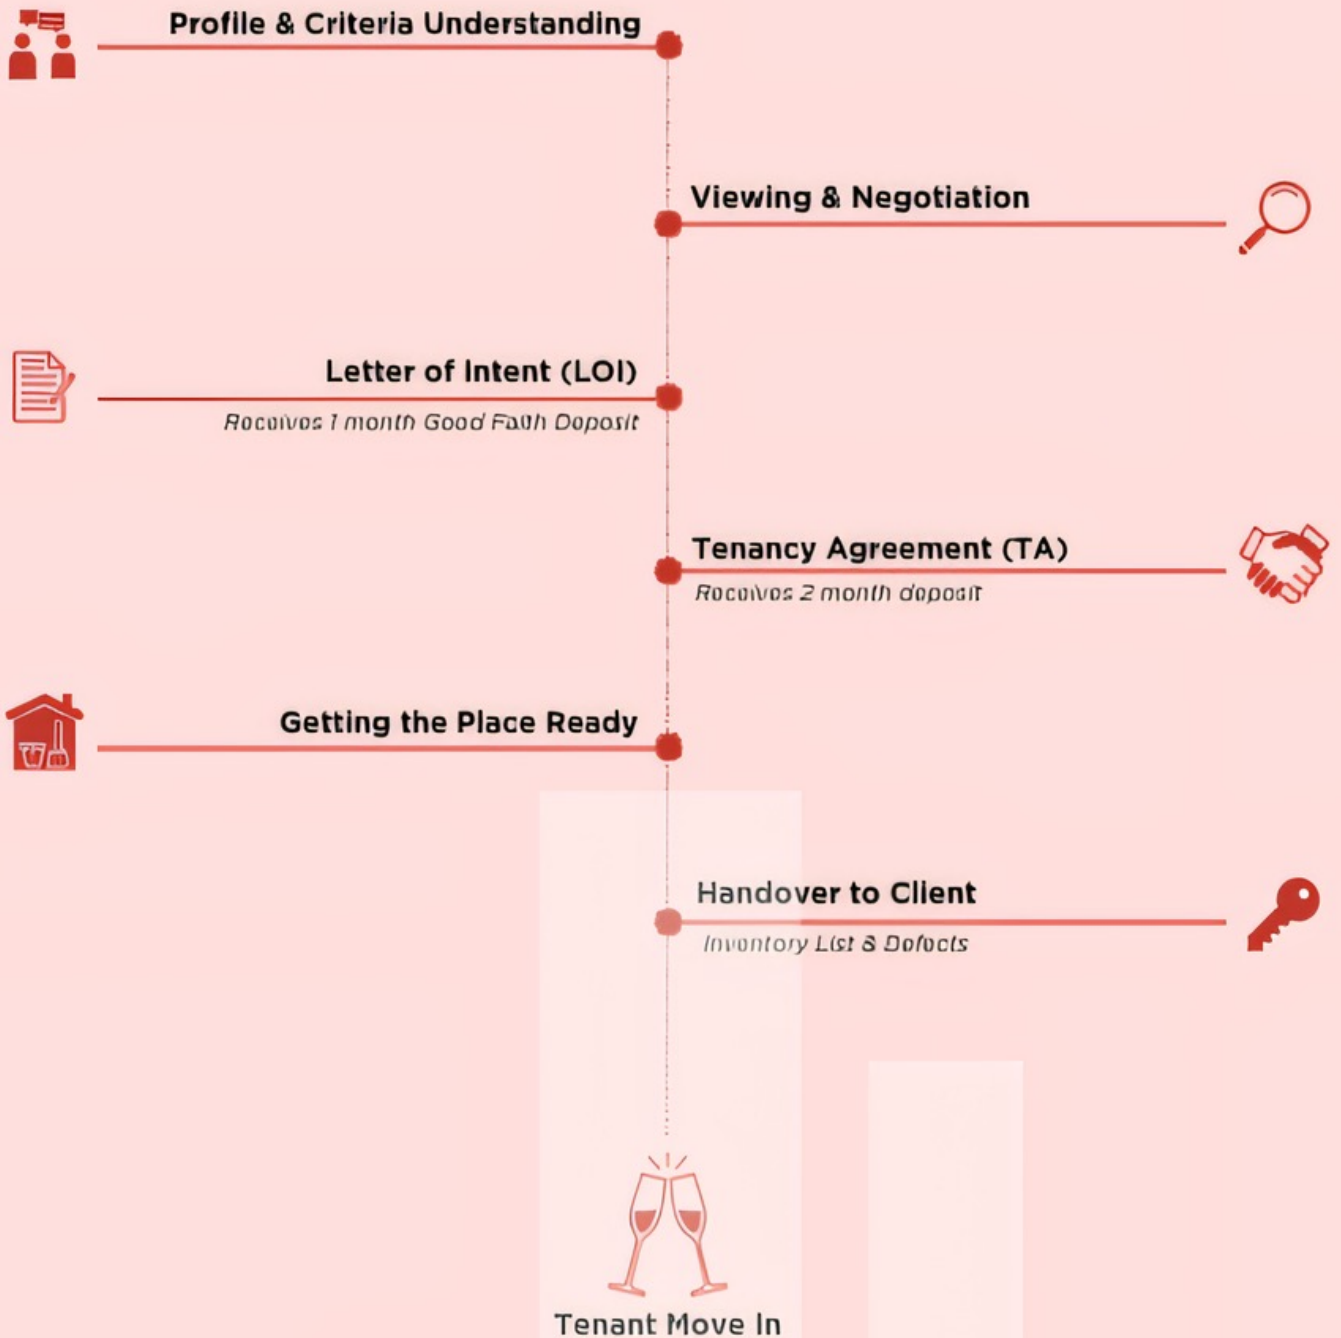

Landlord: Rental Process & Timeline

Contact Us

+65 9128 4111

[younique.sg](https://www.younique.sg)

[@younique_property](https://www.instagram.com/younique_property)
[@kohgiokha](https://www.instagram.com/kohgiokha)